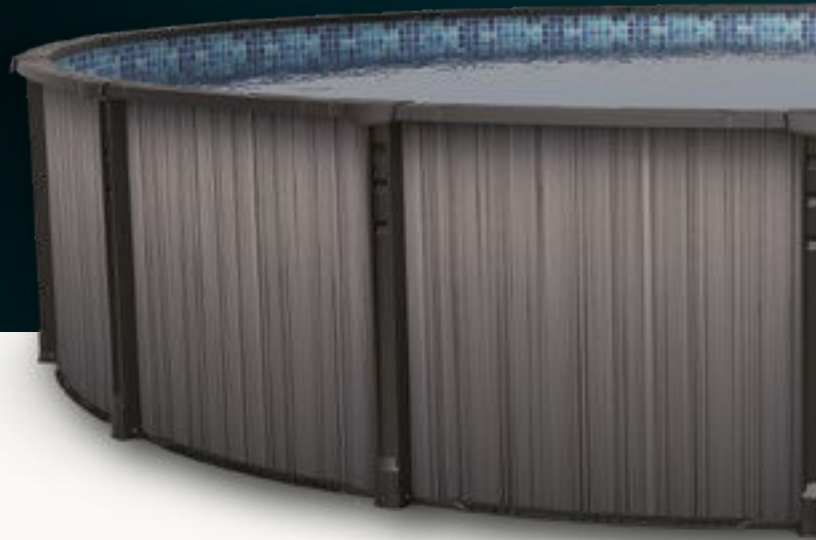

# SPRITZ

Model  
**SPRITZ**

Spritz showcases a deep graphite tone with vertical brushed lines that give it a bold, contemporary edge. The darker finish adds a modern, architectural touch to your backyard setup.

## STRUCTURE

The Spritz, built on the S310 pool structure, is part of the affordable and well-crafted S3 Series, designed for first-time pool buyers or families with value in mind. With its clean, ribbed vertical pattern and solid structural integrity, the S310 offers a modern, minimalist aesthetic that fits effortlessly into any backyard. Enjoy lasting durability, stylish simplicity, and excellent value with this smart above-ground pool choice.

## INFORMATIONS

Dimensions: Round Pools      12' - 15' - 18' - 21' - 24' - 27'

Wall Height      52" Steel

Structure      100% résine

Salt Water Compatibility      Yes

Warranty      30-Year Limited Warranty

## FEATURES

-  SMART & STABLE RAILS
-  RESILIENT POOL WALLS
-  ONE-PIECE LEDGE COVER
-  PRECISION-GUIDED LOWER PLATES
-  STRONG TOP LEDGES

Scan or Click to learn more