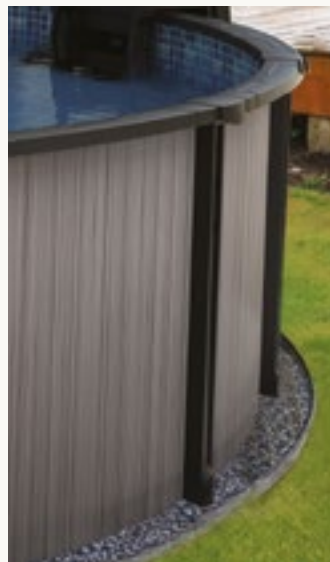

# SPRITZ

Model  
**SPRITZ**

Spritz showcases a deep graphite tone with vertical brushed lines that give it a bold, contemporary edge. The darker finish adds a modern, architectural touch to your backyard setup.

## STRUCTURE

The Spritz, built on the S310 pool structure, is part of the affordable and well-crafted S3 Series, designed for first-time pool buyers or families with value in mind. With its clean, ribbed vertical pattern and solid structural integrity, the S310 offers a modern, minimalist aesthetic that fits effortlessly into any backyard. Enjoy lasting durability, stylish simplicity, and excellent value with this smart above-ground pool choice.

## INFORMATIONS

Dimensions: Round Pools      12' - 15' - 18' - 21' - 24' - 27'

Wall Height      52" Steel

Structure      100% résine

Salt Water Compatibility      Yes

Warranty      30-Year Limited Warranty

## FEATURES

-  SMART & STABLE RAILS
-  RESILIENT POOL WALLS
-  ONE-PIECE LEDGE COVER
-  PRECISION-GUIDED LOWER PLATES
-  STRONG TOP LEDGES

Scan or Click to learn more